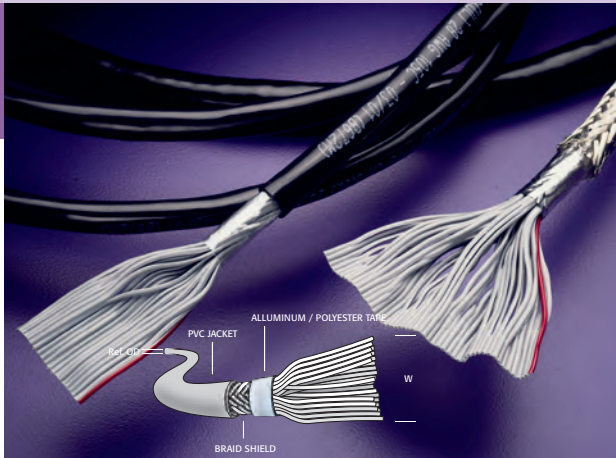

Round to Flat Ribbon

UL/CSA Listing: (UL) CM c(UL) 105°C
UL Style: 20381, 300V, 105°C
CSA Style: AWM IIB, 300V, 105°C

Choose from Shielded or Unshielded.
 Shielded cable includes an aluminum tape and braid shield.
 Cable core features our 0.050" pitch gray ribbon cable for use with popular IDC connectors. Core is slit 1.50" then bonded 0.75" for ease of termination.

APPLICATIONS Appliance wire and consumer products.

Eco-Index: RoHS Values

<90ppm	<5ppm	<5ppm	<5ppm	<1000ppm
Pb	Cd	Cr+6	Hg	PBDE's PPB's

PHYSICAL CONSTRUCTION DESCRIPTION Cable core consists of slit and bonded flat gray ribbon cable. Core is folded and twisted into a round format before being taped with either Polyester (23149) or Aluminum/Polyester (23122) tape (Al side out). For dual shielded versions, cable is then braided. The core is jacketed in Black PVC.*

Series No.	Conductor AWG Stranding Coating	Insulation	Shielding	Conductor Resistance Ω/Mft. @ 20°C	Capacitance (G-S-G) pF/ft.	Impedance (G-S-G) (Ohms)	Prop. Delay ns/ft.	Jacket
23122	28 AWG 7/36	PVC	AL/PET Tape & Braid	67.5	24.5	65	1.62	PVC*
23149	TC		None		17.3	90		

Other conductor counts available upon request. This product is available in 30 AWG solid and stranded constructions. Please consult with factory for more information. *Standard jacket color is Black. Other colors are available by special request. All data is for reference only and is subject to change.